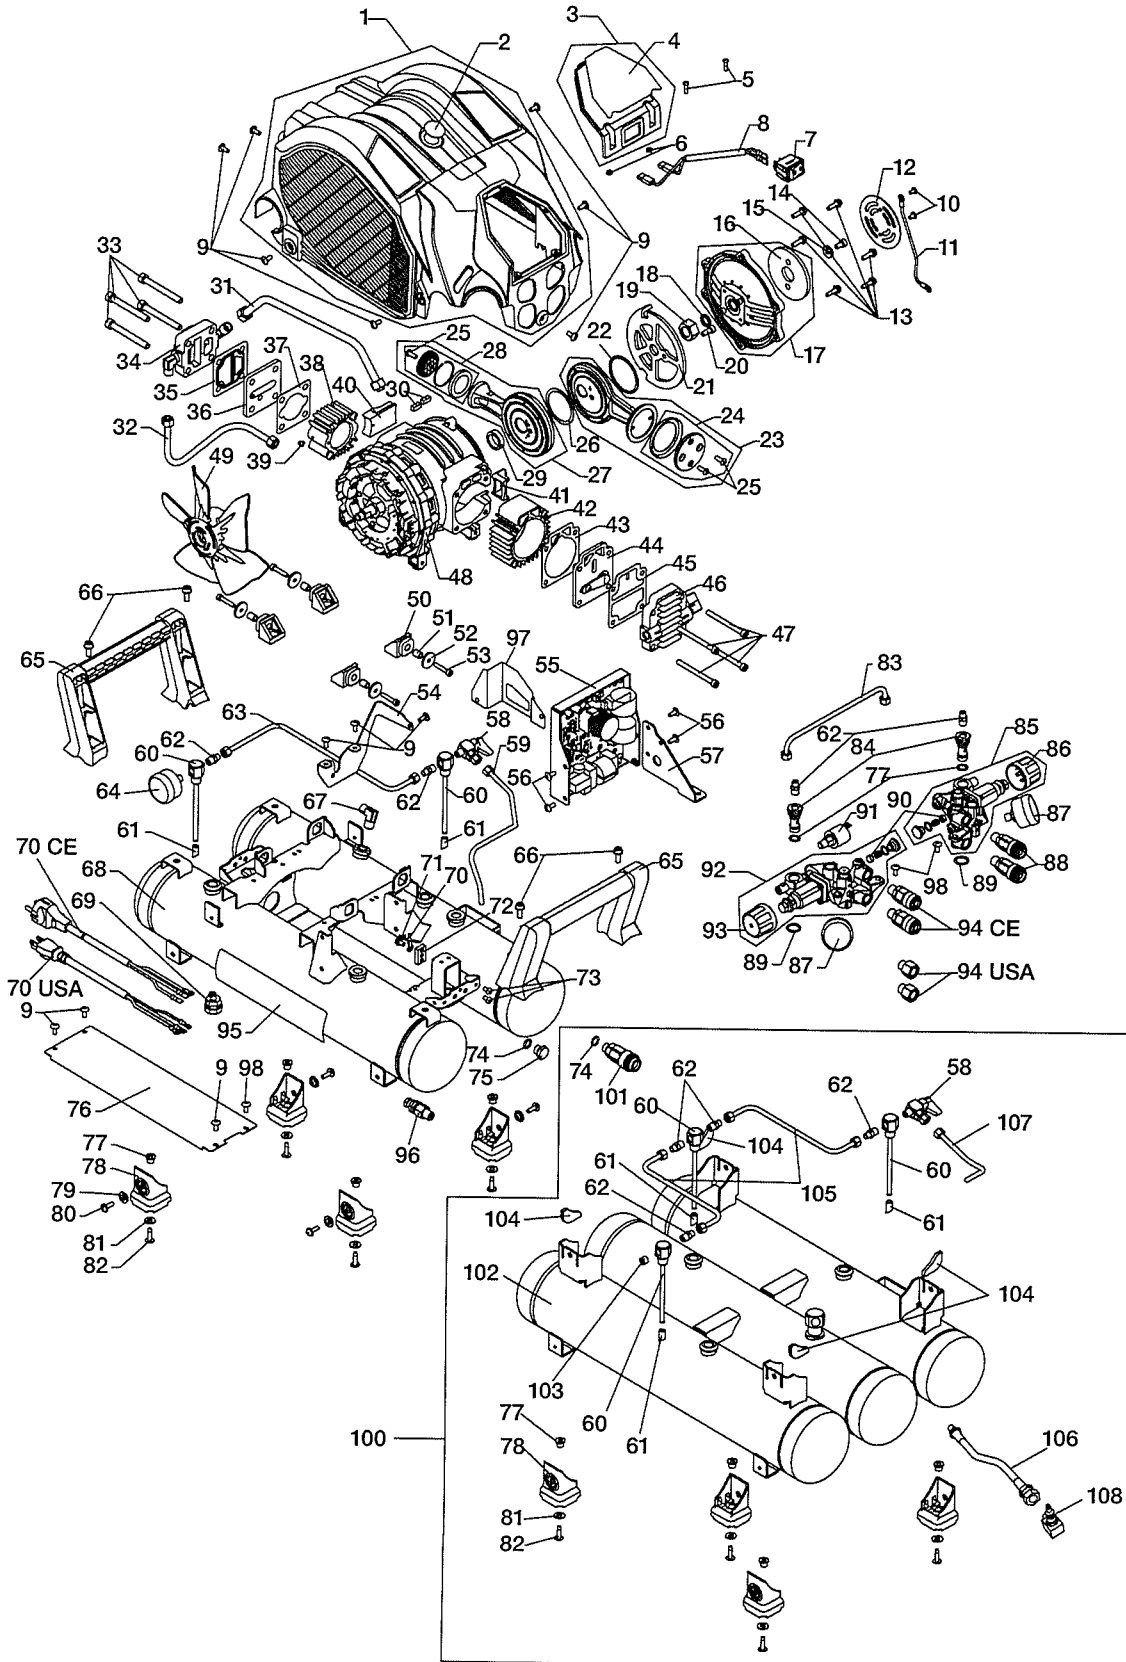

	CODE	DESCRIPTION
1	AK70678	COVER ASSY 1260E
2	AK15952	GATE LABEL 1260E
3	AK70674	SWITCH PANEL ASSY 1260E
4	AK15915	PANEL LABEL 1260E
5	AA21157	PAN HEAD SCREW 4X15
6	CC41103	HEX. NUT 1-4
7	AK14857	POWER SWITCH ASSY
8	AK15949	SWITCH WIRE ASSY 1260E
9	AA34805	SCRW 5X12
10	BB40448	BOLT 4 X 6
11	AK15774	MORTOR WIRE
12	AK15293	FILTER RETAINER
13	BB43804	SCREW 5X18
14	BB40416	SCREW 6X10
15	EE39836	WASHER 6.2X17X3
16	AK15292	FILTER ELEMENT
17	AK70546	CRANKCASE CAP ASSY
18	AK14617	SHAFT COLLAR
19	CC41107	NUT 1-16 P1.5
20	BB40436	HEX.BOLT 6 X 14
21	AK15117	FLYWHEEL BALANCER
22	AK15137	6910 STOPPER
23	AK70418	CONNECTING ROD UNIT 60 KIT
24	AK81332	LIP RING MAINTENANCE KIT 1260E
25	BB86702	HEXALOBULAR SOCKET HEAD CAP
26	AK15288	6009 STOPPER
27	AK70419	CONNECTING ROD UNIT 40 KIT
28	AK81333	LIP RING 40 MAINTENANCE KIT
29	AK15861	MOTOR AXIS COLLAR
30	AK15300	KEY 6X6X13.5
31	AK81298	INTERMEDIATE PIPE UNIT
32	AK81334	DISCHARGE PIPE UNIT 1260E
33	BB40837	SCREW 8X70
34	AK81335	CYLINDER HEAD S ASSY 1260E
35	AK14143	HEAD SEAL S
36	AK70393	VALVE SEAT UNIT S
37	AK14138	CYLINDER SEAL S
38	AK15266	CYLINDER S
39	AA21571	PAN HEAD SCREW 4X4
40	AK14568	CRANKCASE SEAL S
41	AK14567	CRANKCASE SEAL F
42	AK15082	CYLINDER F
43	AK14125	CULINDER SEAL
44	AK70395	VALVE SEAT UNIT S
45	AK14128	HEAD SEAL F
46	AK81297	CYLINDER HEAD F ASSY
47	BB40838	SCREW 6X70
48	AK70594	DC BRUSHLESS MORTOR UNIT
49	AK70604	COOLING FAN UNIT
50	AK15891	DAMPER 1260E
51	AK15892	DAMPER COLLAR 1260E
52	AK15893	DAMPER HOLDER 1260E
53	BB40405	BOLT 5X25
54	AK15951	WIND GUIDE PLATE
55	AK81336	INVERTER UNIT 1260E CE
56	AA24507	PHILLIPS TRUSS HEAD SCREW 5X12 CF
57	AK15950	INVERTER HOLD PLATE 3 1260E
58	AK14179	DRAIN COCK
59	AK70666	EXHAUST PIPE UNIT 1110
60	AK70664	DRAIN NIPPLE UNIT 1260E
61	AK14180	DRAIN TUBE
62	TT07018	JOINT MH-1061-OM