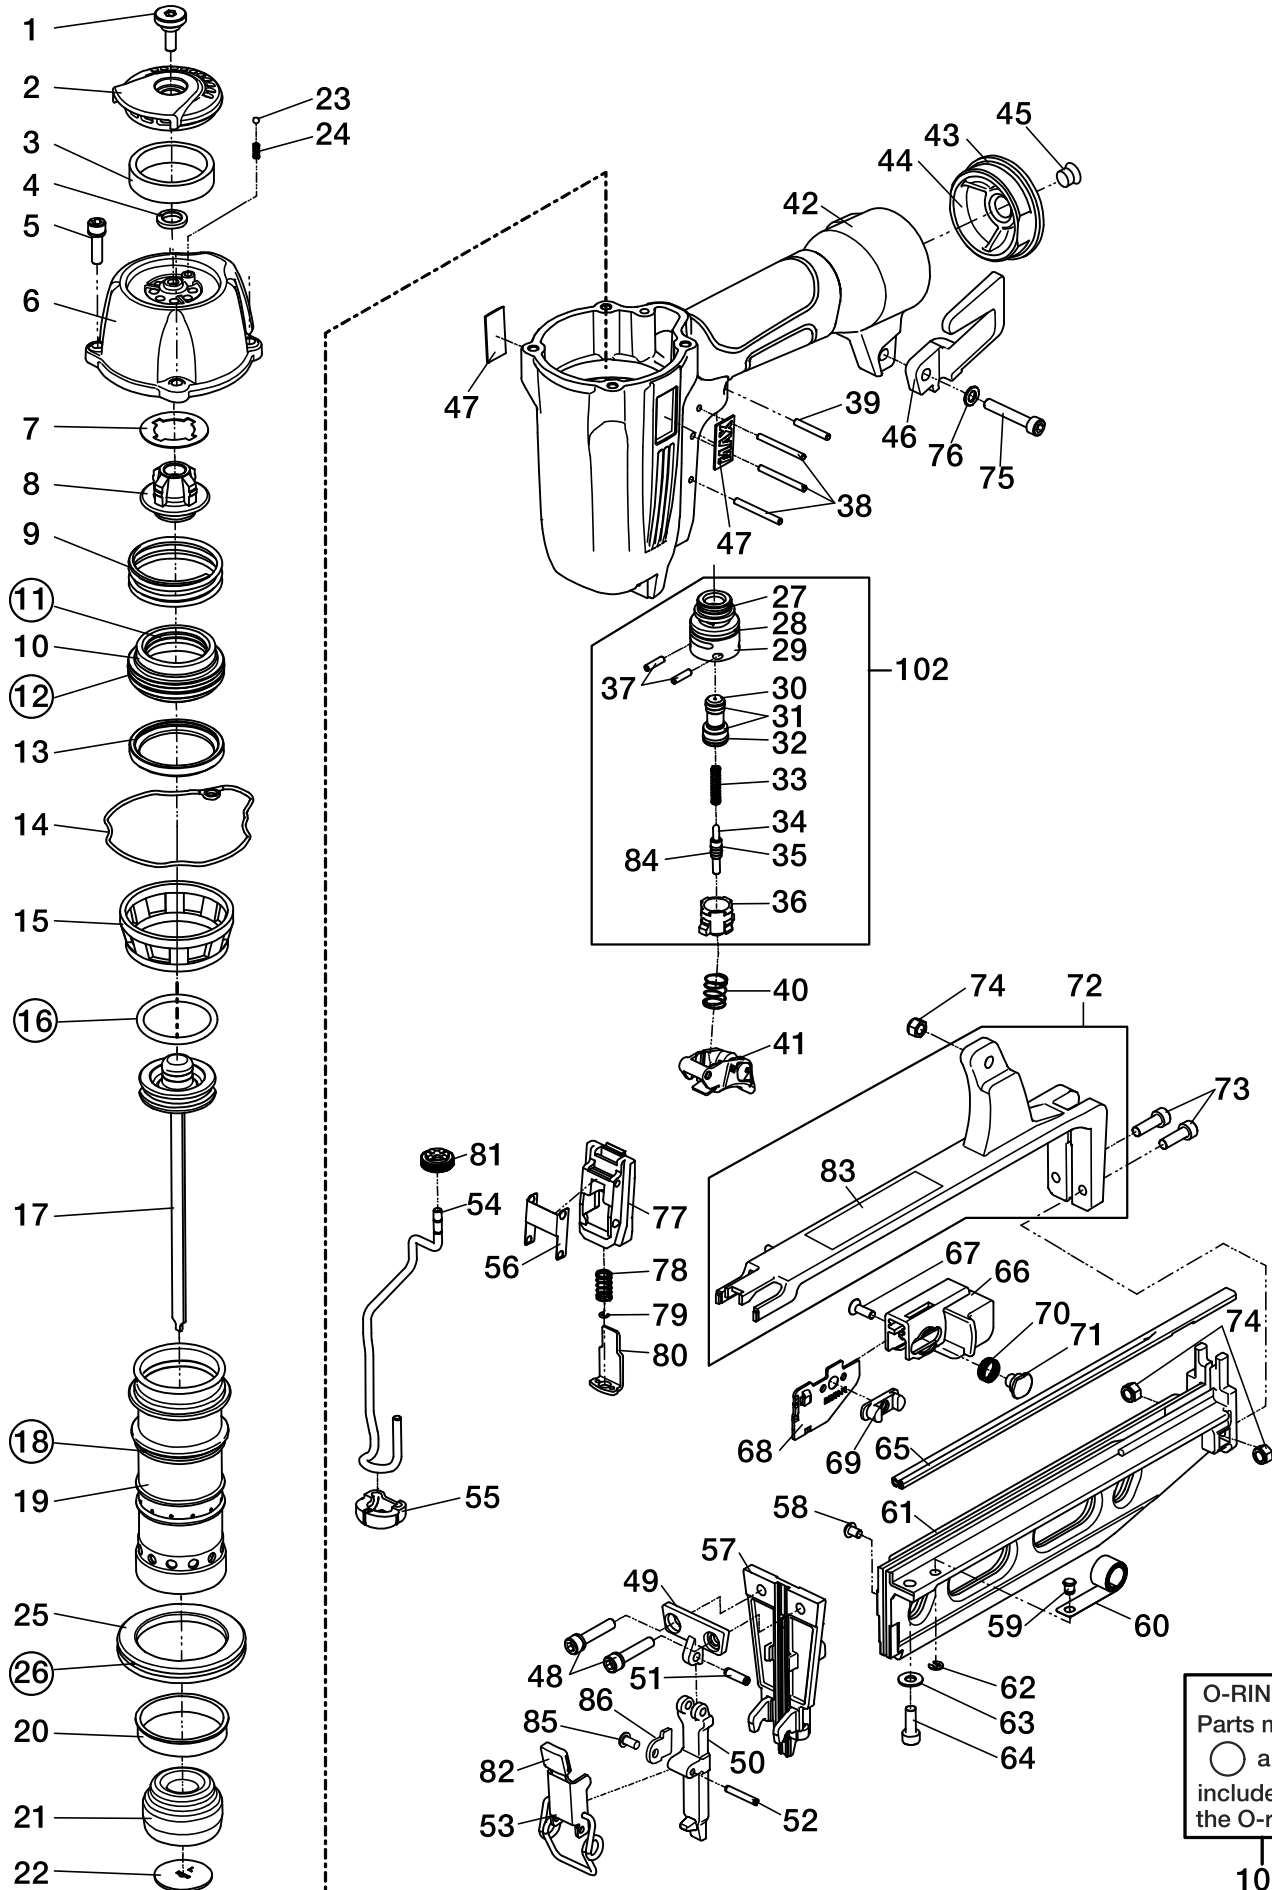

NF565A/16(CE)

EXPLODED
VIEW AND SPARE
PARTS LIST

EINZELTEILDAR-
STELLUNG UND
ERSATZEILLISTE

SCHEMA ECLATE ET
LISTE DES PIÉCES
DE RECHANGE

ESPLOSO DEI
COMPONENTI DE
ELENCO DELLE
PARTI DI RICAMBIO

DESPIECE DE LA
MAQUINA Y LISTA
DE RECAMBIOS

INDEX	CODE	DESCRIPTION
1	TA19716	EXHAUST SCREW
2	TA19718	EXHAUST COVER
3	TA19719	EXHAUST FILTER
4	TA19717	EXHAUST SPACER
5	TA19016	HEX.SOC.HD.CAP SCREW
6	TA19476	CYLINDER CAP
7	TA19477	PISTON STOP WASHER
8	TA19478	PISTON STOP
9	TA19479	COMPRESSION SPRING 9479
10	TA19480	HEAD VALVE PISTON
11	TA19481	O-RING 9481
12	TA19482	O-RING 9482
13	TA19483	CYLINDER SEAL
14	TA19484	CYLINDER CAP SEALR
15	TA19802	CYLINDER WASHER(AFTER)
16	HH11155	O-RING 1AP32
17	TA19908	DRIVER UNIT
18	TA19615	O-RING 9615
19	TA19488	CYLINDER
20	TA19489	CHECK VALVE
21	TA19529	BUMPER
22	TA19490	NOZZLE
23	TA19795	STEEL BALL
24	TA19794	COMPRESSION SPRING 979
25	TA19491	CYLINDER RING
26	TA19487	O-RING 9487
27	TA19738	O-RING 9738
28	TA19739	O-RING 9739
29	TA19740	TRIGGER VALVE HOUSING
30	TA19741	PILOT VALVE
31	TA19742	O-RING 9742
32	TA19743	O-RING 9743
33	TA19744	COMPRESSION SPRING 974
34	TA19745	TRIGGER VALVE STEM
35	TA19159	O-RING 9159
36	TA19746	TRIGGER VALVE CAP
37	TA19747	SPRING PIN 9747
38	TA19749	SPRING PIN 9749
39	TA19748	SPRING PIN 9748
40	TA19750	COMPRESSION SPRING 975
41	TA19751	TRIGGER UNIT
42	TA70403	FRAME UNIT
43	TA19495	O-RING 9495
44	TA19496	END CAP
46	TA19497	HOOK
47	TA18930	NAME PLATE

INDEX	CODE	DESCRIPTION
48	TA19498	HEX.SOC.HD.CAP SCREW A
49	TA19499	DRIVER GUIDE B
50	TA19500	DRIVER GUIDE A
51	TA19501	SPIRAL PIN 9501
52	TA19502	SPIRAL PIN 9502
53	TA19776	FRONT LATCH UNIT
54	TA19504	CONTACT ARM B
55	TA19505	CONTACT TOP
56	TA19506	ARM GUIDE A
57	TA19507	NOSE
58	TA19508	HEX.SOC.BUTTON HD.SCRE
59	TA19509	STEP PIN 9509
60	TA19510	SPIRAL SPRING
61	TA19511	MAGAZINE A
62	TA19341	E-RING
63	TA19512	WASHER
64	TA19779	HEX.SOC.HD.CAP SCREW
65	TA19513	NAIL COVER
66	TA19514	PUSHER HOLDER
67	TA19515	FLAT HD.SCREW
68	TA19516	PUSHER
69	TA19517	PUSHER LOCK A
70	TA19518	COMPRESSION SPRING 9518
71	TA19519	PUSHER LOCK B
72	TA81294	MAGAZIN ASSY (CE)
73	TA19521	HEX.SOC.HD.CAP SCREW
74	TA19777	NUT
75	TA19522	HEX.SOC.HD.CAP SCREW
76	TA19760	WASHER
77	TA19523	ARM GUIDE B
78	TA19199	SPRING
79	TA19201	C-RING
80	TA19524	CONTACT ARM A
81	TA19182	ADJUST DIAL
82	TA19796	LATCH COVER
83	TA19485	NAME LABEL
84	TA19801	O-RING 9801
85	TA19534	HEX.SOC.BUTTON HD.SCRE
86	TA19533	PLATE
101	TA81355	O-RING KIT
102	TA81290	TRIGGER VALVE KIT
103	TA81346	MAGAZINE ASSY(CE)